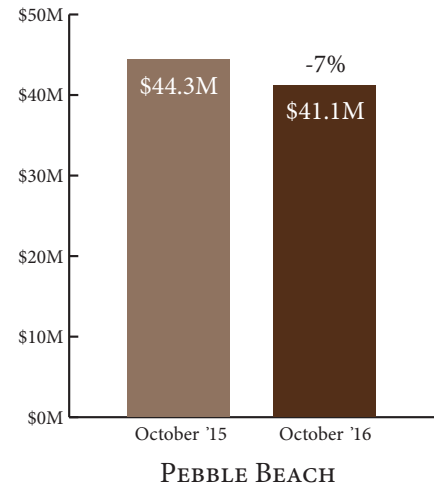

## Median Sales Price

CARMEL

CARMEL VALLEY

PEBBLE BEACH

## Total Closed Sales Dollars